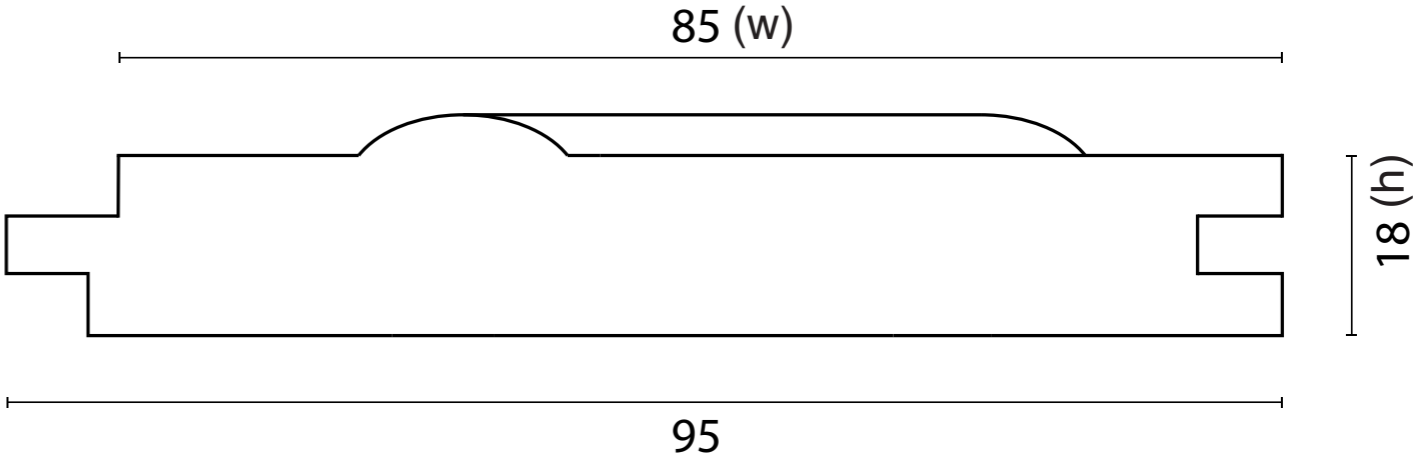

W 06

W 07

**Or, design your own
custom pattern.**

Dimensions and installation

Species	h	w	l
Birch	18	85	3000
Aspen	18	85	3000
Alder	18	85	3000
Pine	18	85	4000

The recommended mounting method is to nail the panels through the tongue on to wall battens.